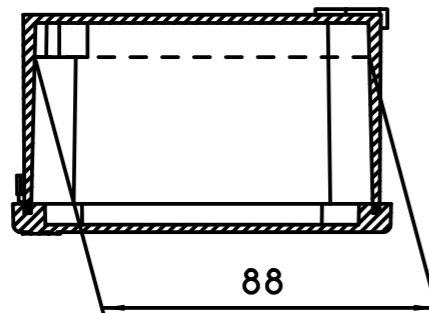

Sez. A-A

Sez. B-B

dimensions in mm		APW 9 BOX 100x100x59 IP66/67 - AE	Scale 1:2	
Date	29/08/19			
Sign.	Radice			